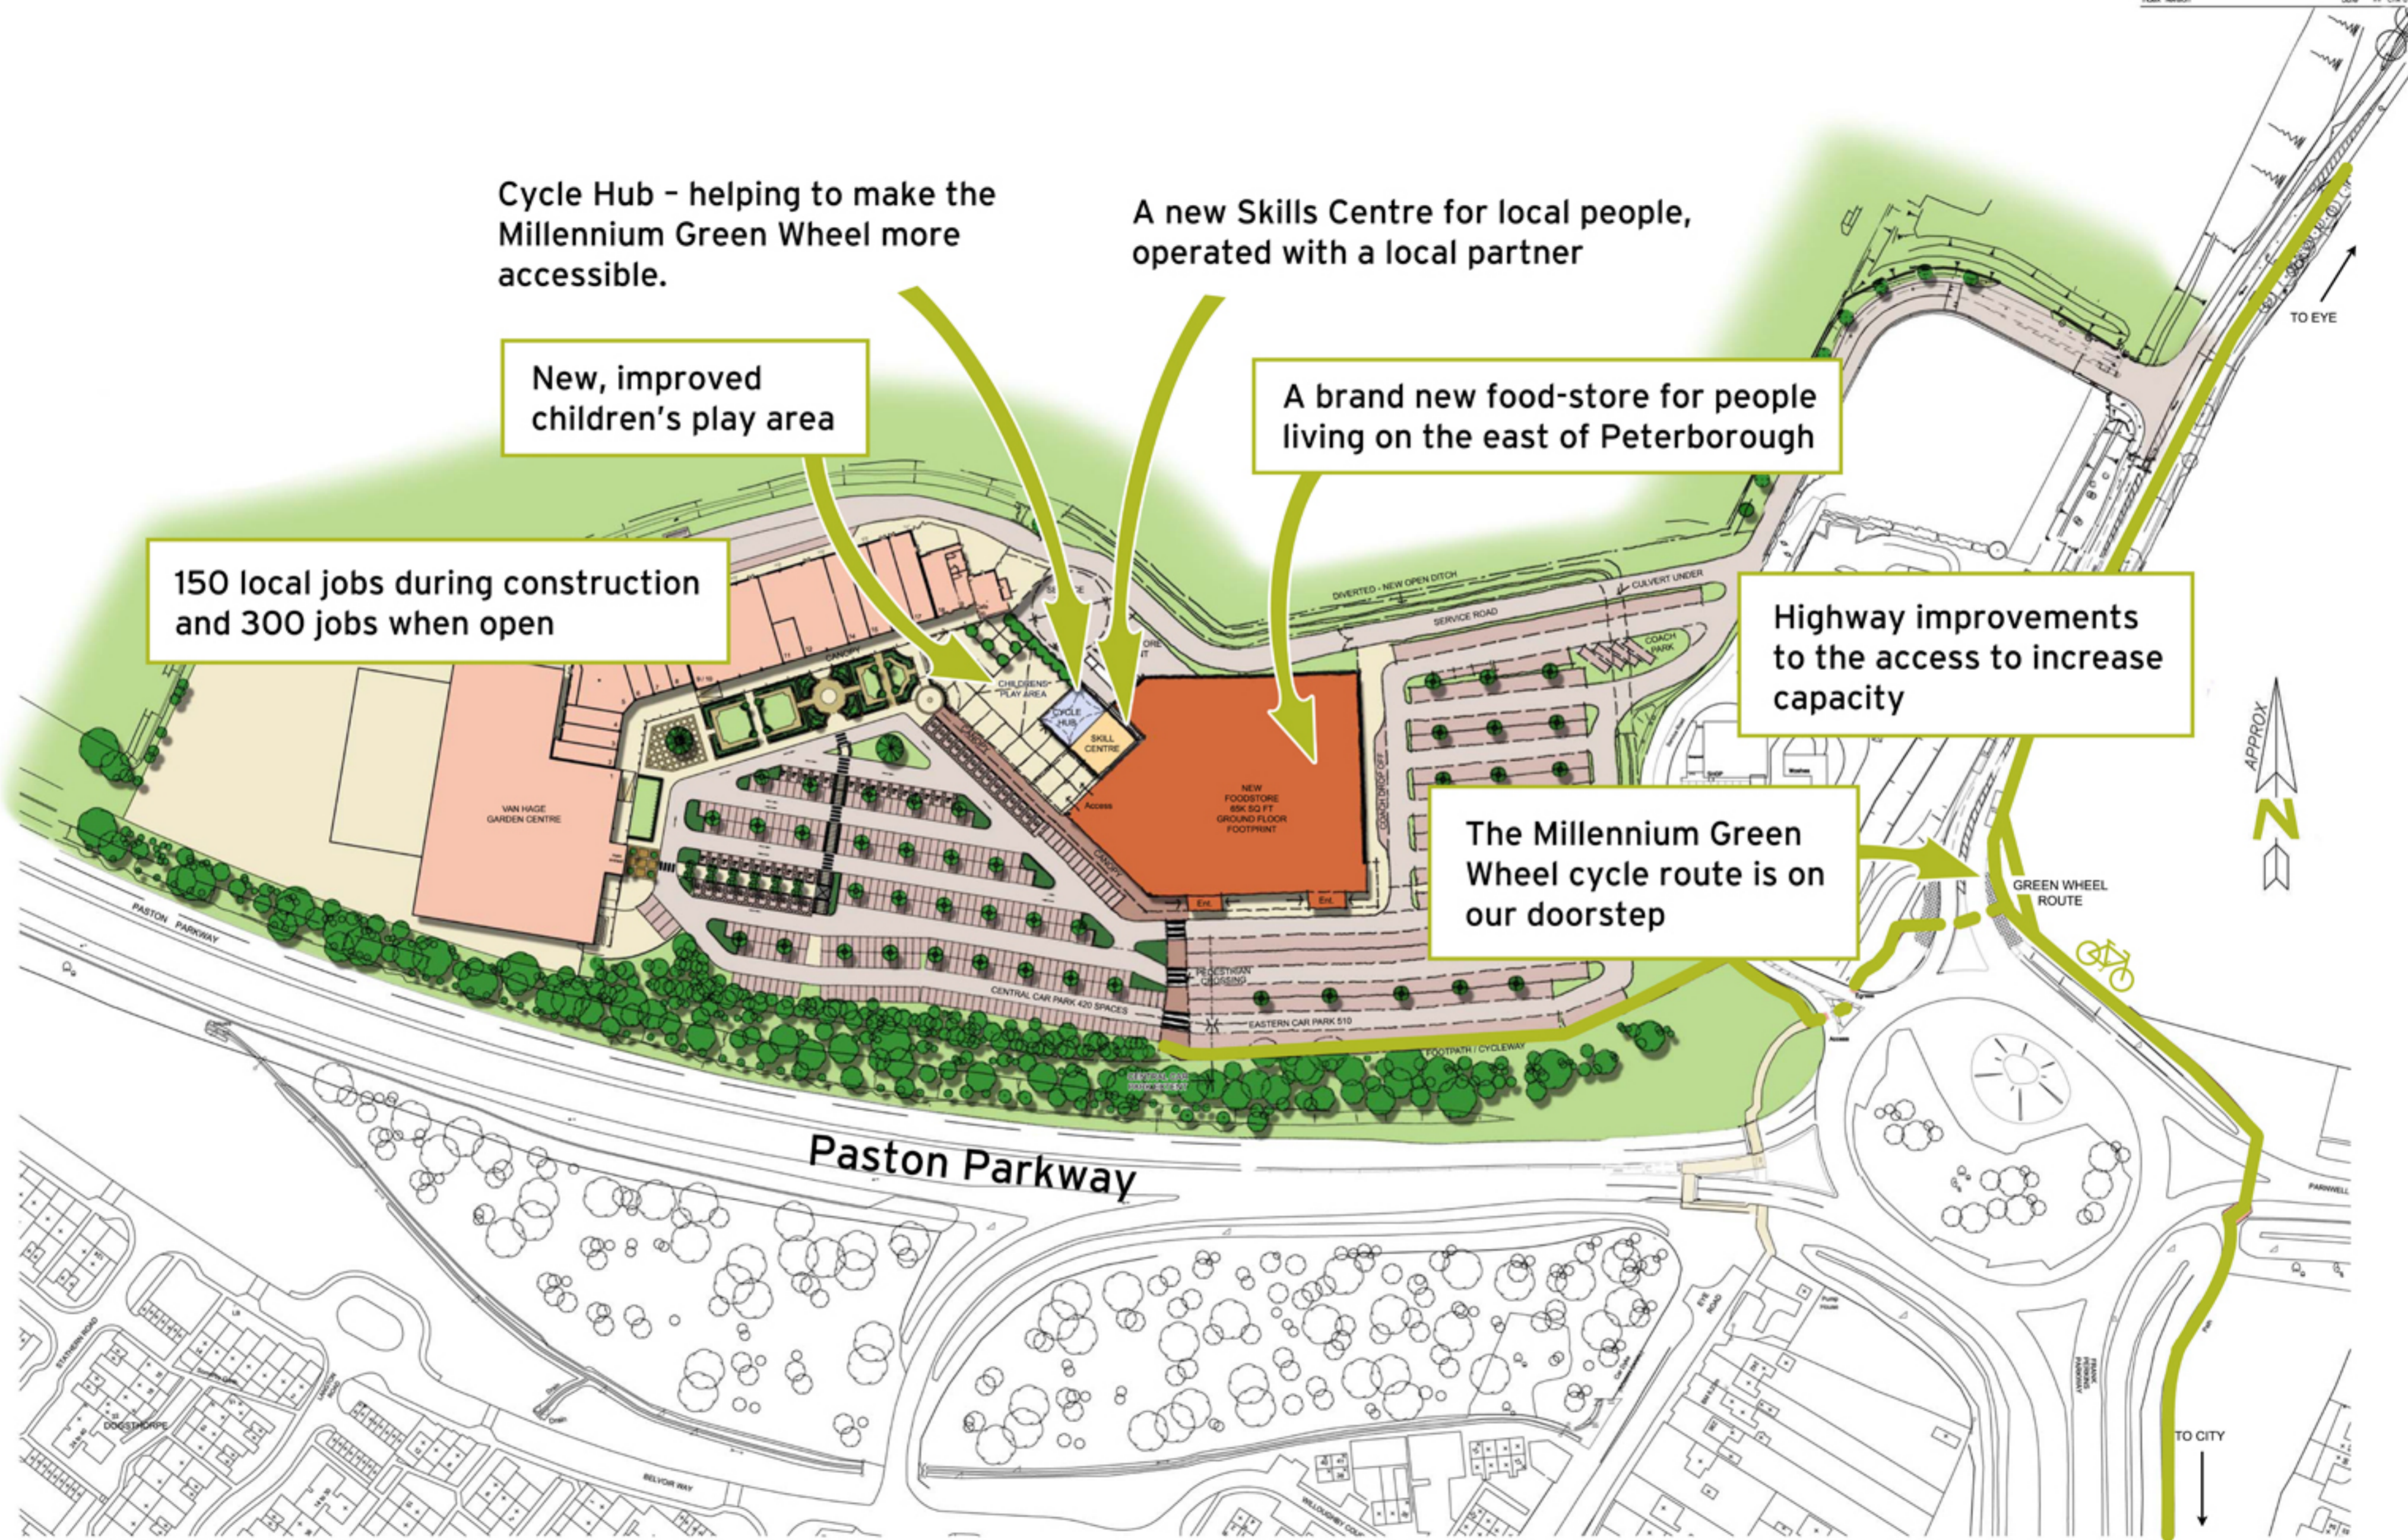

Cycle Hub - helping to make the Millennium Green Wheel more accessible.

A new Skills Centre for local people, operated with a local partner

New, improved children's play area

A brand new food-store for people living on the east of Peterborough

150 local jobs during construction and 300 jobs when open

Highway improvements to the access to increase capacity

The Millennium Green Wheel cycle route is on our doorstep

TO EYE

TO CITY